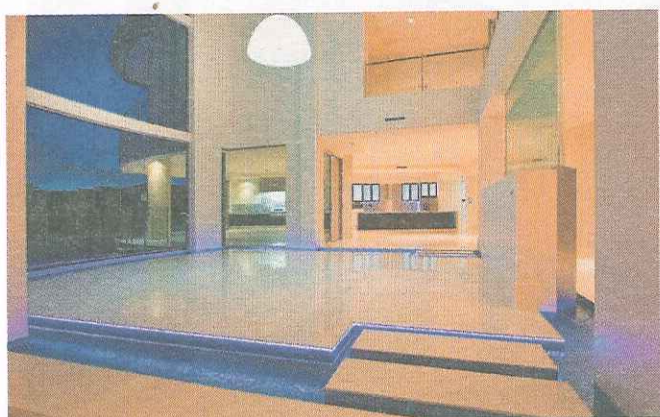

DESIGN something totally unlike anything else at The Sovereign Islands' was the brief given to building designer Michael Tomlinson by the builder and original owner of this stunning mansion.

"Utopia" located on two blocks on The Sovereign Mile set a sales record in November, 2009, when it sold for $9 million at auction.

Mr Tomlinson said he was given free rein when designing the home, constructed over three levels, much of which takes its inspiration from the frangipani leaf seen in the design of the feature marble staircase and exterior balconies.

The original owner and builder was Scott Widdicombe of Civic Construction.

He said one guiding principle when drawing up the plans was "it had to be unique and grand".

A stone facade creates warmth and the roof line is framed by Alpolc metal cladding.

The green glass "throws a different element into the mix", Mr Tomlinson said.

Inside the seven-bedroom and eight-bathroom rendered blockwork home are two wings; one children's wing and the master bedroom wing with a bridge connecting the two.

There is also a dedicated library, a 12-seat cinema, steam room, temperature-controlled wine cellar and parking for 12 cars in the basement.

A large alfresco area can be fully enclosed by bifolding glass doors.

An unusual feature inside is the dining area which is surrounded by a water feature, effectively a moat fed by a cascading wall of water and one of the first things visitors see when they walk through the front door.

Mr Tomlinson said the home took four months to design and there were no constraints imposed, apart from council building codes.

He described it as the pinnacle of his career which displayed the opulence of the pre-GFC period when homeowners were trying to outdo each other at The Sovereign Islands for bigger and grander homes.

"You drive down the street and it sticks out above everything else," he said, adding it was a unique home but one to which everyone could relate.