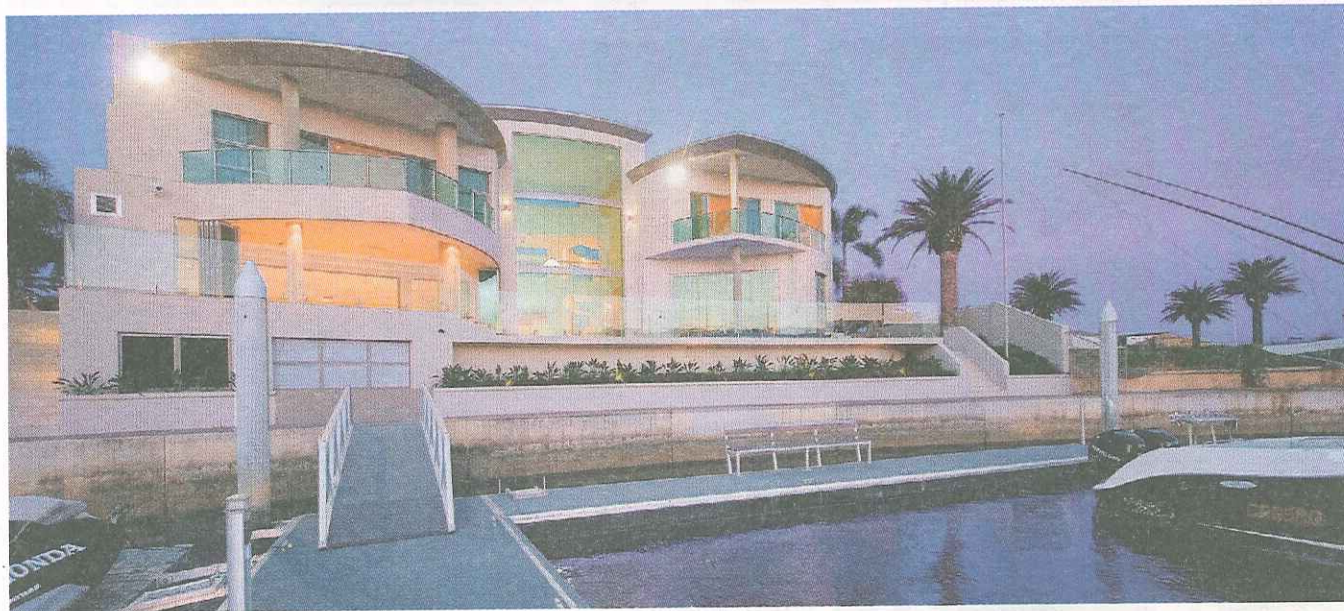

Utopia
The Sovereign Mile,
The Sovereign Islands

DESIGN something totally unlike anything else at The Sovereign Islands' was the brief given to building designer Michael Tomlinson by the builder and original owner of this stunning mansion.

"Utopia" located on two blocks on The Sovereign Mile set a sales record in November, 2009, when it sold for \$9 million at auction.

Mr Tomlinson said he was given free rein when designing the home, constructed over three levels, much of which takes its inspiration from the frangipani leaf seen in the design of the feature marble staircase and exterior balconies.

The original owner and builder was Scott Widdicombe of Civic Construction.

He said one guiding principle when drawing up the plans was "it had to be unique and grand".

A stone facade creates warmth and the roof line is framed by Alpolc metal cladding.

"You drive down the street and it sticks out above everything else," he said, adding it was a unique home but one to which everyone could relate.